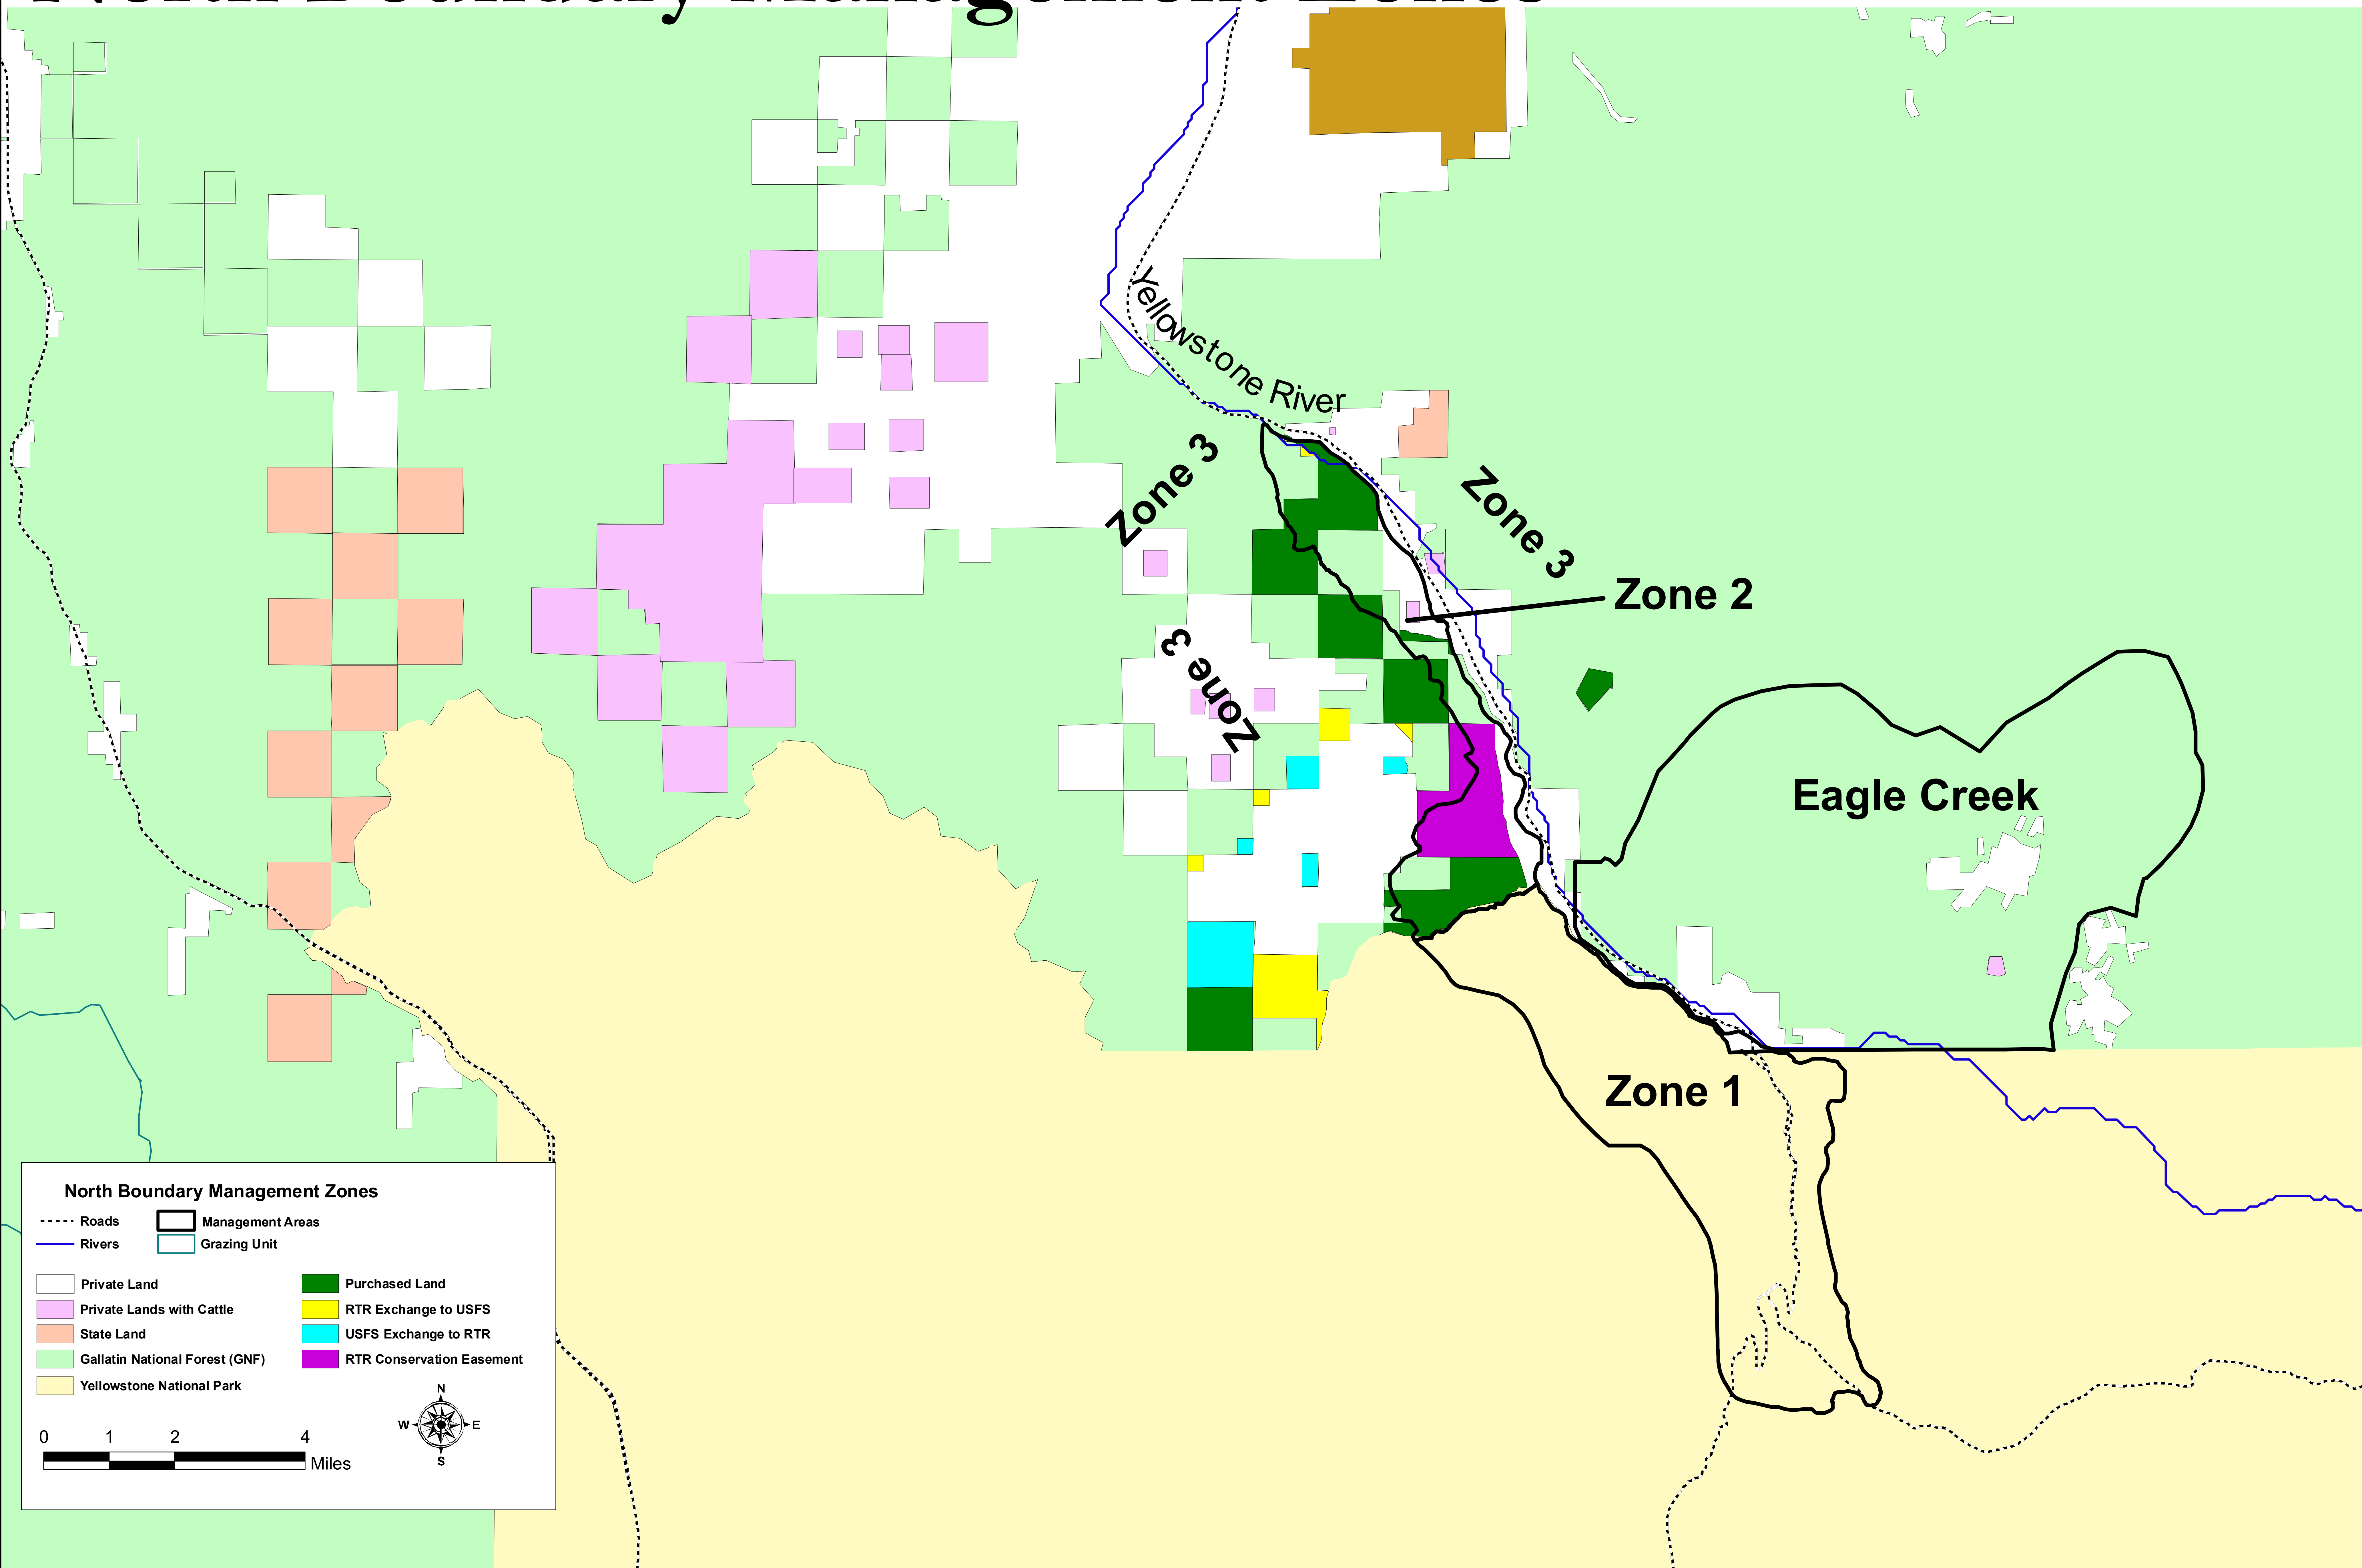

North Boundary Management Zones

North Boundary Management Zones

----- Roads	▭ Management Areas
— Rivers	▭ Grazing Unit

▭ Private Land	▭ Purchased Land
▭ Private Lands with Cattle	▭ RTR Exchange to USFS
▭ State Land	▭ USFS Exchange to RTR
▭ Gallatin National Forest (GNF)	▭ RTR Conservation Easement
▭ Yellowstone National Park	

0 1 2 4 Miles